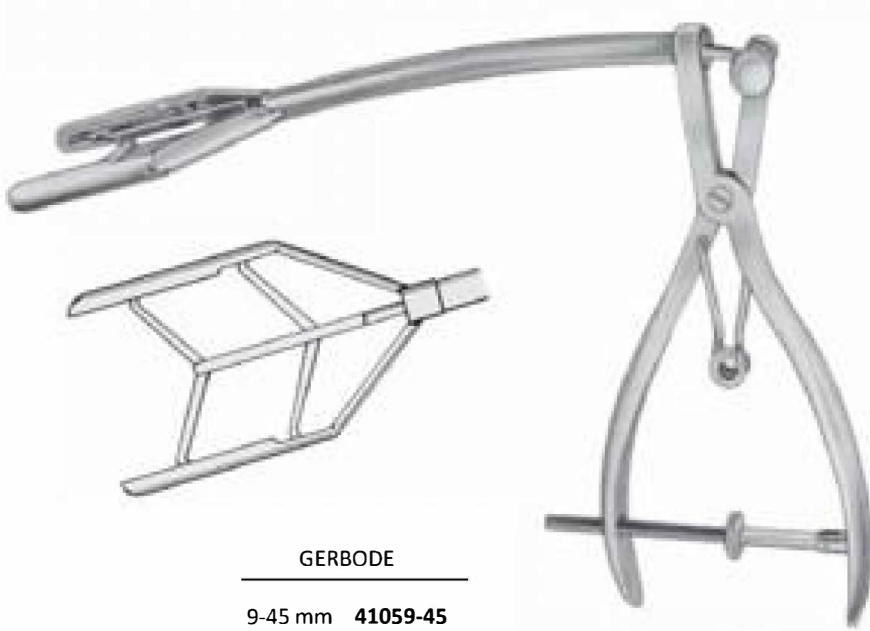

Fig.1/26,5 cm 41053-1  
 Fig.2/26,5 cm 41053-2

Griff allein  
 Handle only  
 solo mango

BROCK

26,5 cm **41054-26**

Dilatator  
 Dilator  
 Dilatador

BROCK

8-20 mm **41055-20**

Stanzen  
 Punches  
 Punzones

BROCK

∅ mm  
 4,0 mm **41056-4**  
 7,5 mm **41056-7**  
 10,0 mm **41056-10**  
 12,0 mm **41056-12**

TUBBS

---

8-42 mm **41057-42**  
8-45 mm **41057-45**

COOLEY

---

8-15 mm **41058-15**  
8-45 mm **41058-45**

biegsam, Silber  
 malleable, silver  
 maleable, plata

COOLEY

∅ mm		
0,5	13,0 cm	<b>41063-05</b>
1,0	13,0 cm	<b>41063-1</b>
1,5	13,0 cm	<b>41063-15</b>
2,0	13,0 cm	<b>41063-2</b>
2,5	13,0 cm	<b>41063-25</b>
3,0	13,0 cm	<b>41063-3</b>
4,0	13,0 cm	<b>41063-4</b>
5,0	13,0 cm	<b>41063-5</b>