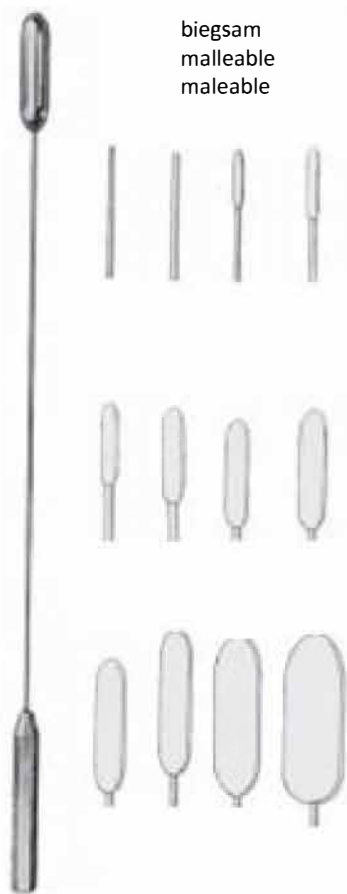

BROCK

∅ mm  
 4,0 mm **41056-4**  
 7,5 mm **41056-7**  
 10,0 mm **41056-10**  
 12,0 mm **41056-12**

TUBBS

---

8-42 mm **41057-42**  
8-45 mm **41057-45**

COOLEY

---

8-15 mm **41058-15**  
8-45 mm **41058-45**

GERBODE

9-45 mm **41059-45**

COOLEY

7-30 mm **41060-30**  
9-40 mm **41060-40**

COOLEY

5-18 mm **41061-18**  
6-20 mm **41061-20**

HETZER

4-10 mm **41062-10**

biegsam, Silber  
 malleable, silver  
 maleable, plata

COOLEY

∅ mm		
0,5	13,0 cm	<b>41063-05</b>
1,0	13,0 cm	<b>41063-1</b>
1,5	13,0 cm	<b>41063-15</b>
2,0	13,0 cm	<b>41063-2</b>
2,5	13,0 cm	<b>41063-25</b>
3,0	13,0 cm	<b>41063-3</b>
4,0	13,0 cm	<b>41063-4</b>
5,0	13,0 cm	<b>41063-5</b>