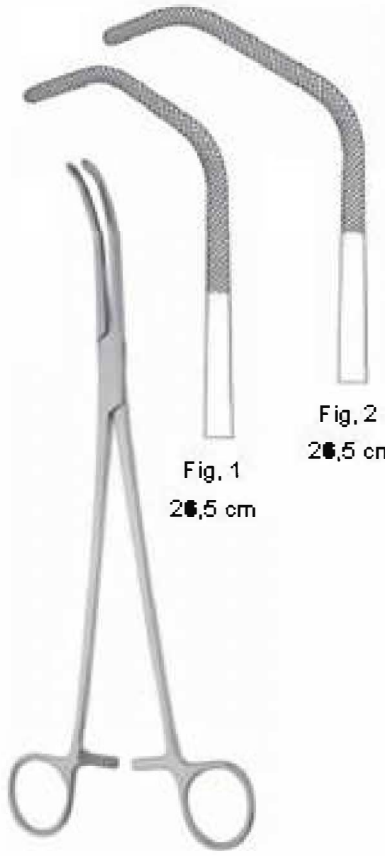

24,0 cm **41045-24**

**PRICE-THOMAS**

22,0 cm **41046-22**

**PRICE-THOMAS**

22,0 cm **41047-22**

**PRICE-THOMAS**

22,0 cm **41048-22**

SAROT

Fig.1/23,0 cm **41049-1**  
Fig.2/23,0 cm **41049-2**

SEMB

Fig.1/23,0 cm **41050-1**  
Fig.2/23,0 cm **41050-2**

SATINSKY

15,0 cm 41051-15

SATINSKY

Fig.1/26,5 cm 41052-1  
 Fig.2/26,5 cm 41052-2

SATINSKY

Fig.1/26,5 cm 41053-1  
 Fig.2/26,5 cm 41053-2

Griff allein  
 Handle only  
 solo mango

BROCK

26,5 cm **41054-26**

Dilatator  
 Dilator  
 Dilatador

BROCK

8-20 mm **41055-20**

Stanzen  
 Punches  
 Punzones