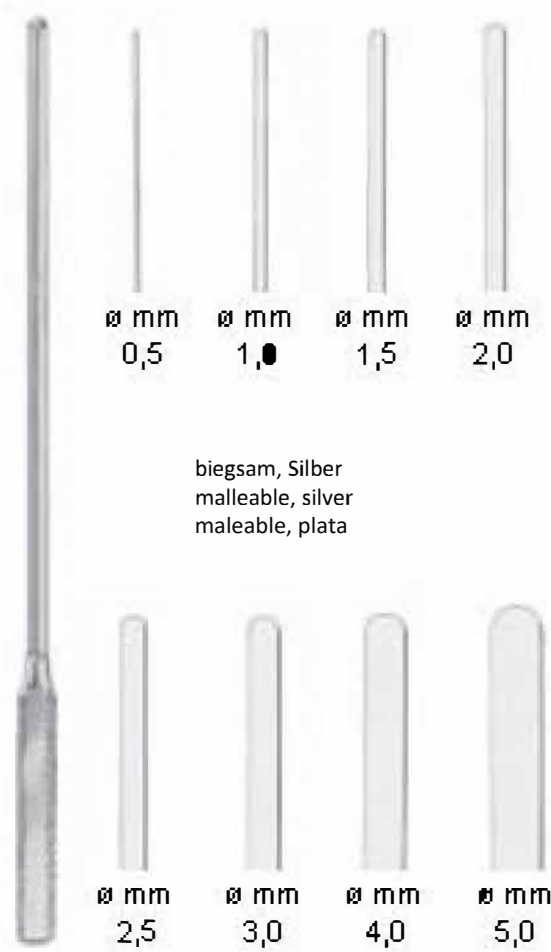

Fig.1/26,5 cm 41053-1  
 Fig.2/26,5 cm 41053-2

Griff allein  
 Handle only  
 solo mango

BROCK

26,5 cm **41054-26**

Dilatator  
 Dilator  
 Dilatador

BROCK

8-20 mm **41055-20**

Stanzen  
 Punches  
 Punzones

BROCK

∅ mm  
 4,0 mm **41056-4**  
 7,5 mm **41056-7**  
 10,0 mm **41056-10**  
 12,0 mm **41056-12**

TUBBS

---

8-42 mm **41057-42**  
8-45 mm **41057-45**

COOLEY

---

8-15 mm **41058-15**  
8-45 mm **41058-45**

GERBODE

9-45 mm **41059-45**

COOLEY

7-30 mm **41060-30**  
9-40 mm **41060-40**

COOLEY

5-18 mm **41061-18**  
6-20 mm **41061-20**

HETZER

4-10 mm **41062-10**

biegsam, Silber  
 malleable, silver  
 maleable, plata

COOLEY

∅ mm		
0,5	13,0 cm	<b>41063-05</b>
1,0	13,0 cm	<b>41063-1</b>
1,5	13,0 cm	<b>41063-15</b>
2,0	13,0 cm	<b>41063-2</b>
2,5	13,0 cm	<b>41063-25</b>
3,0	13,0 cm	<b>41063-3</b>
4,0	13,0 cm	<b>41063-4</b>
5,0	13,0 cm	<b>41063-5</b>