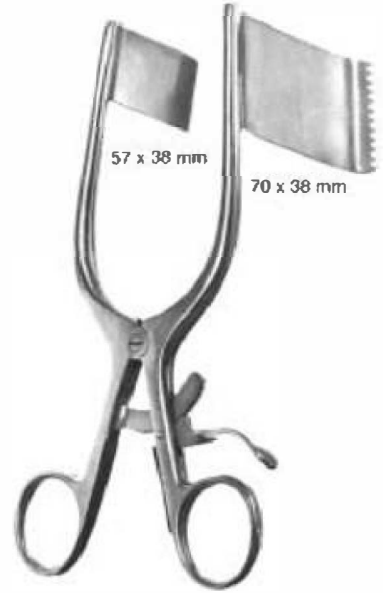

◀ ADSON ▶

24085-0-14 14,0 cm 24085-1-14
 24085-0-16 16,5 cm 24085-1-16
 24085-0-20 20,0 cm 24085-1-20

24086-0-19 19,0 cm 24086-1-19

24087-0-26 26,5 cm 24087-1-26

ADSON Baby

24088-0-16 16,0 cm 24088-1-16

BECKMANN

31,0 cm 24090-31

BECKMANN-EATON

32,0 cm 24091-32

BECKMANN-ADSON

32,0 cm 24089-32

MOLLISON

15,0 cm **24092-15**

DARLING

18 cm **24093-18**

DARLING

18 cm **24094-18**

CLOWARD

Ohne Valven/Without Blades/Sin hojas:
24095-0

- 40 mm **24095-40**
- 45 mm **24095-45**
- 50 mm **24095-50**
- 55 mm **24095-55**
- 60 mm **24095-60**

CLOWARD