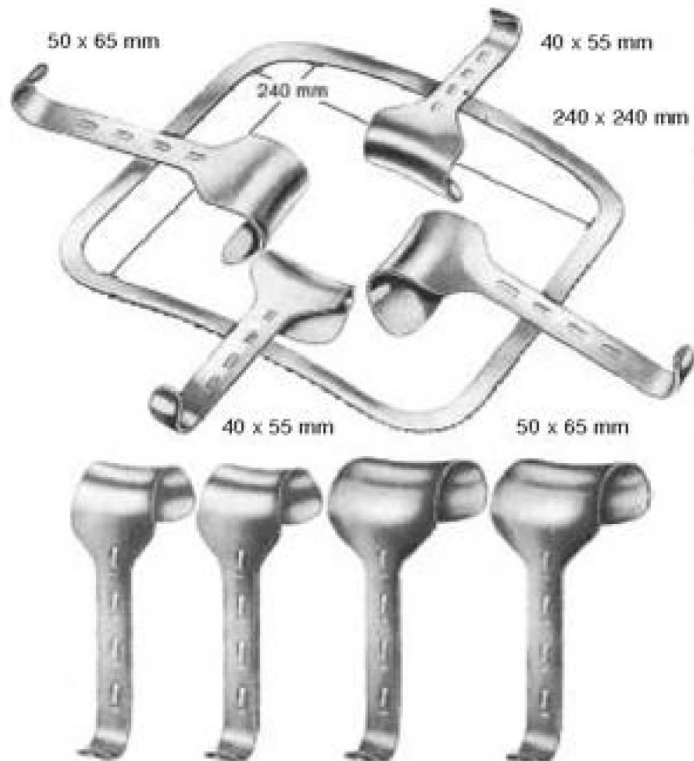

KIRSCHNER	
Set compl.	24114-0
98 x 50 mm	24114-1
105 x 35 mm	24114-2
80 x 90 mm	24114-3
50 x 65 mm	24114-4
50 x 65 mm	24114-4
300 x 240 mm	24114-5

KIRSCHNER	
Set compl.	24115-0
50 x 65 mm	24115-1
40 x 55 mm	24115-2
50 x 65 mm	24115-1
40 x 55 mm	24115-2
240 x 240 mm	24115-3