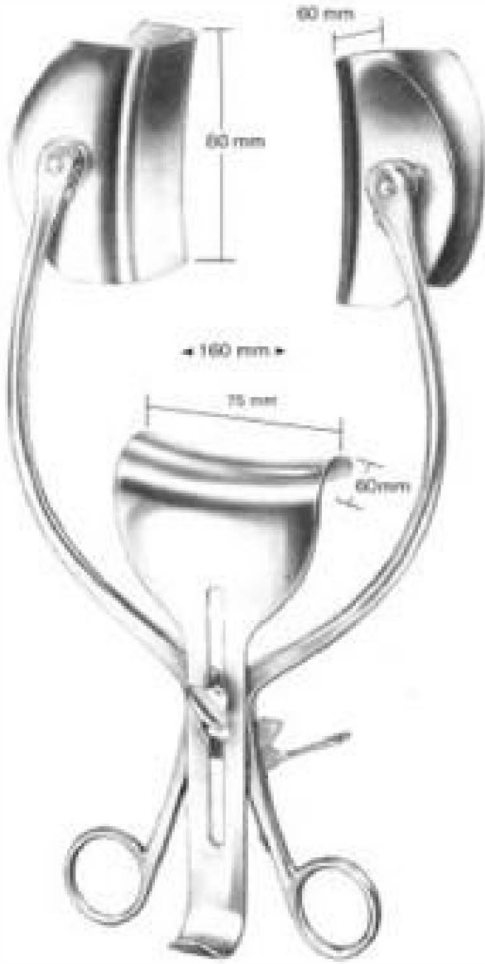

CASPAR

- 45 mm **24104-45**
- 50 mm **24104-50**
- 55 mm **24104-55**
- 60 mm **24104-60**
- 65 mm **24104-65**

O'SULLIVAN-O'CONNOR

Set compl. 24105-1

FRAZIER

24106-1

GOSSET

24107-1

GOSSET

24108-1

BALFOUR

18,0 cm 24109-18

BALFOUR

20,0 cm 24110-20

BALFOUR

25,0 cm 24111-25

GELPI

18,0 cm **24117-18**

RIGBY

18,0 cm **24118-18**

COLLIN

24119-1

COLLIN

Central
 38 x 55 mm **24120-1**
 50 x 75 mm **24120-2**

COLLIN Loktite

24121-1

Muskelhaken
Muscle Retractors (Hooks)
Separadores musculares (ganchos)

10 cm 24122-10

24123-1