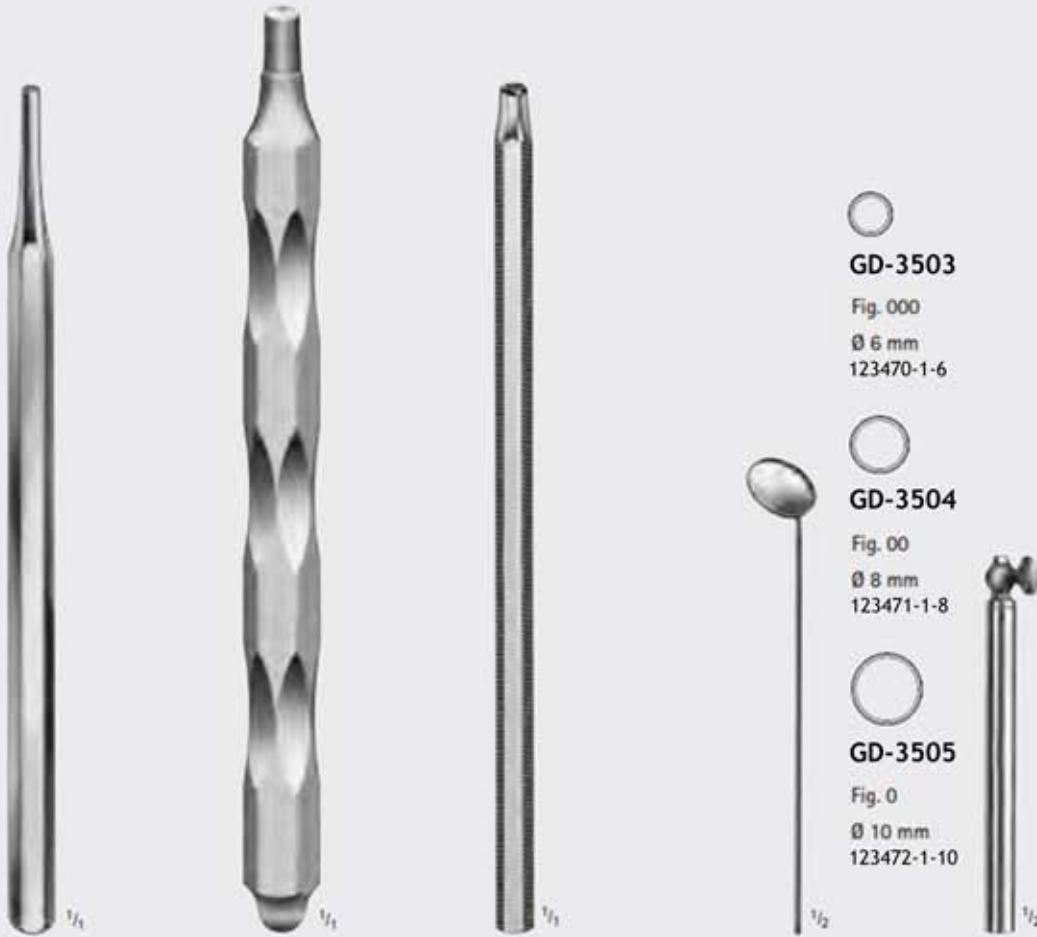

Mouth mirror,  
Rhodium

**GD-3494**

135 mm, 5 1/2"  
123462-1-135

**GD-3495**

135 mm, 5 1/2"  
123463-1-135

**GD-3496**

135 mm, 5 1/2"  
123464-1-135

**GD-3497**

135 mm, 5 1/2"  
123465-1-135

**ERGOPLANT**

**GD-3498**

PEEK handle  
135 mm, 5 1/2"  
123466-1-135

**GD-3499**

Napkin holder with metal chain

**GD-3500**

Mouth mirror handle  
125 mm, 5"  
123467-1-125

**GD-3501**

Mouth mirror handle  
135 mm, 5 1/2"  
123468-1-135

**GD-3502**

Mouth mirror handle  
120 mm, 4 3/4"  
123469-1-120

**GD-3503**

Fig. 000  
Ø 6 mm  
123470-1-6

**GD-3504**

Fig. 00  
Ø 8 mm  
123471-1-8

**GD-3505**

Fig. 0  
Ø 10 mm  
123472-1-10

**GD-3503-GD-3505**

Laryngeal mirror  
120 mm, 4 3/4"  
123473-1-120

**GD-3506**

Handle for  
AC468R - AC470R  
110 mm, 4 3/8"  
123474-1-110

**GD-3507**

Fig. 6